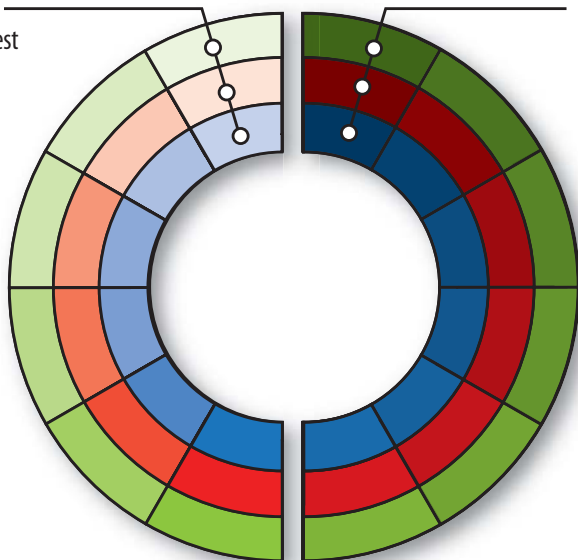

Value

Lightness or darkness in colour or an artwork

VALUE SCALE

HIGH
The lightest
values

LOW
The darkest
values

GREY SCALE

SPACE

CONTRAST

VALUE SCALE

A way to show a range of values by placing different shades of grey (or a colour) in stages starting with the lightest and progressing to the darkest.

SPACE

Lighter values appear closer to the viewer, darker values appear farther away.

CONTRAST

The greater the contrast between lights and darks the more visible and dynamic an object appears.

HIGH KEY

Artworks with mostly light values. They tend to create a happy mood.

LOW KEY

Artworks with mostly middle to low values. They tend to create a serious mood.